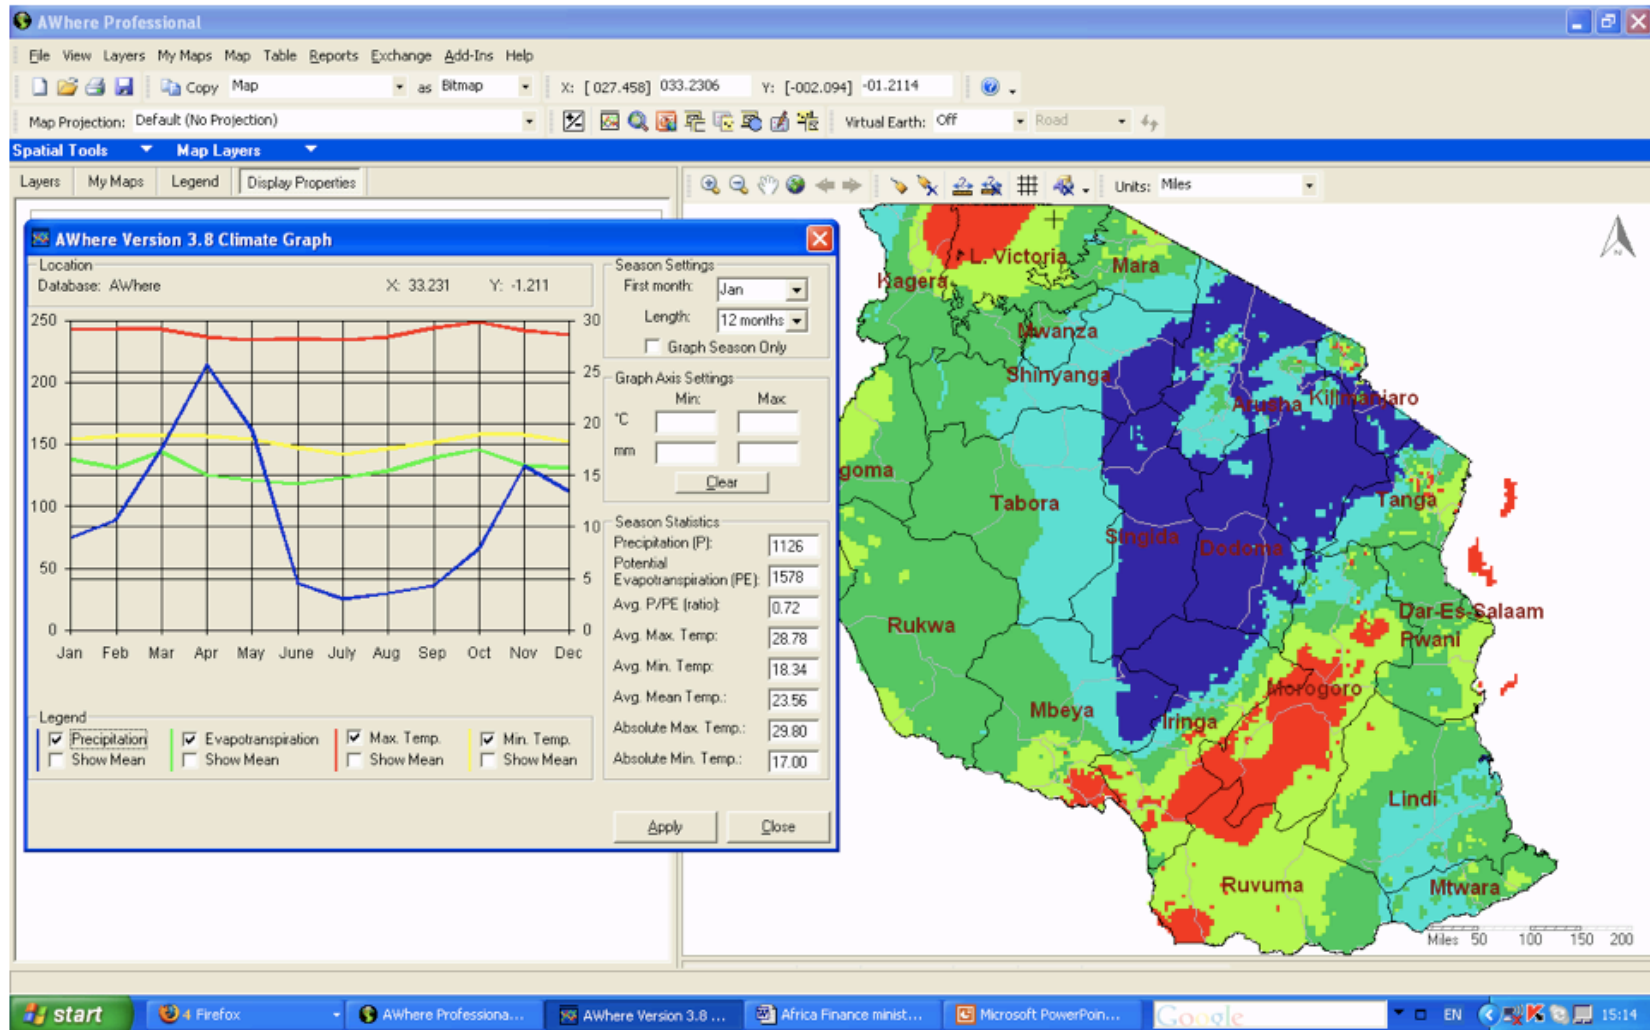

The economic impacts of climate change in Kenya

Other outputs

Possible climate analogue 2050, Nairobi

Possible climate analogue 2050 for Nairobi produced with the AWhere Spatial Analysis tool.